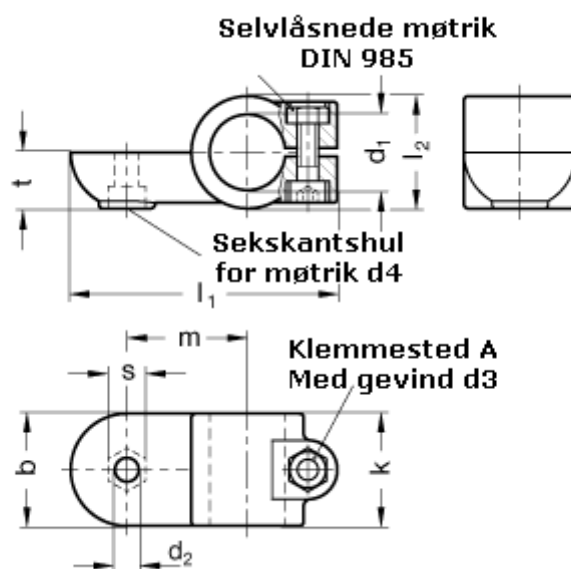

Article number: 20278B48AV2SW

Description: E+G Swivel clamp connector
GN278-B48-AV-2-SW

Measures

$b = 65$	$m = 70$
$d_1 = B48$	$s = 17.0$
$d_2 = 10.5$	$t = 32.5$
$d_3 = M10$	
$d_4 = M10$	
$k = 65$	
$l_1 = 148$	
$l_2 = 65$	